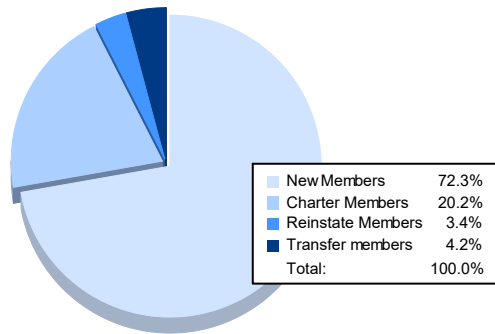

Year	New Clubs	Dropped Clubs	Gain/ Loss Clubs	New Members	Charter Members	Reinstate Members	Transfer Members	Total Member Added	Total Members Dropped	Gain/ Loss Members
2016-2017	2	0	2	86	40	8	3	137	103	34
2017-2018	0	2	-2	66	5	16	19	106	232	-126
2018-2019	0	1	-1	80	4	12	3	99	133	-34
2019-2020	0	0	0	53	2	26	3	84	120	-36
2020-2021	1	0	1	86	24	4	5	119	113	6
<b>Average</b>	<b>1</b>	<b>1</b>	<b>0</b>	<b>74</b>	<b>15</b>	<b>13</b>	<b>7</b>	<b>109</b>	<b>140</b>	<b>-31</b>

### Membership Composition June 2021 Cumulative